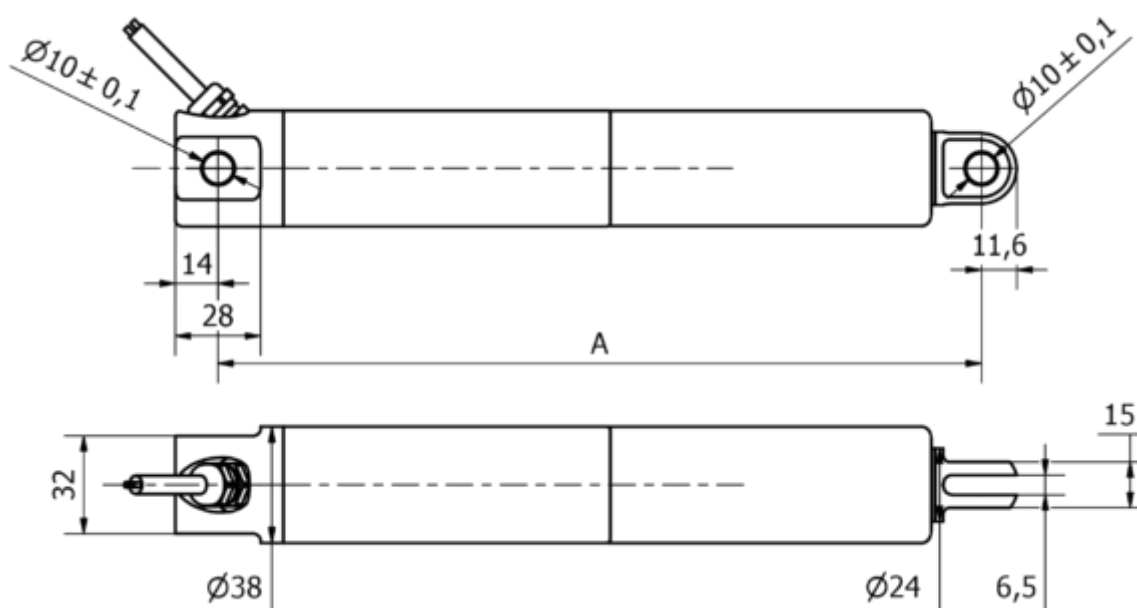

Data Sheet

Article number: 8S38225008003KCNLSN0

Description: KLEEl ine38, 250mm, 800N, 8 mm/s, Stainless steel, IP69K
24 VDC, 3 m. Cable, Limit Switch, Clevis

Measures

A	= 200 + slaglængde/stroke
Cable length	= 3 m
Load speed mm/s	= 8 mm/s
Option	= Limit switch
Stroke (mm)	= 250
Voltage	= 24 V